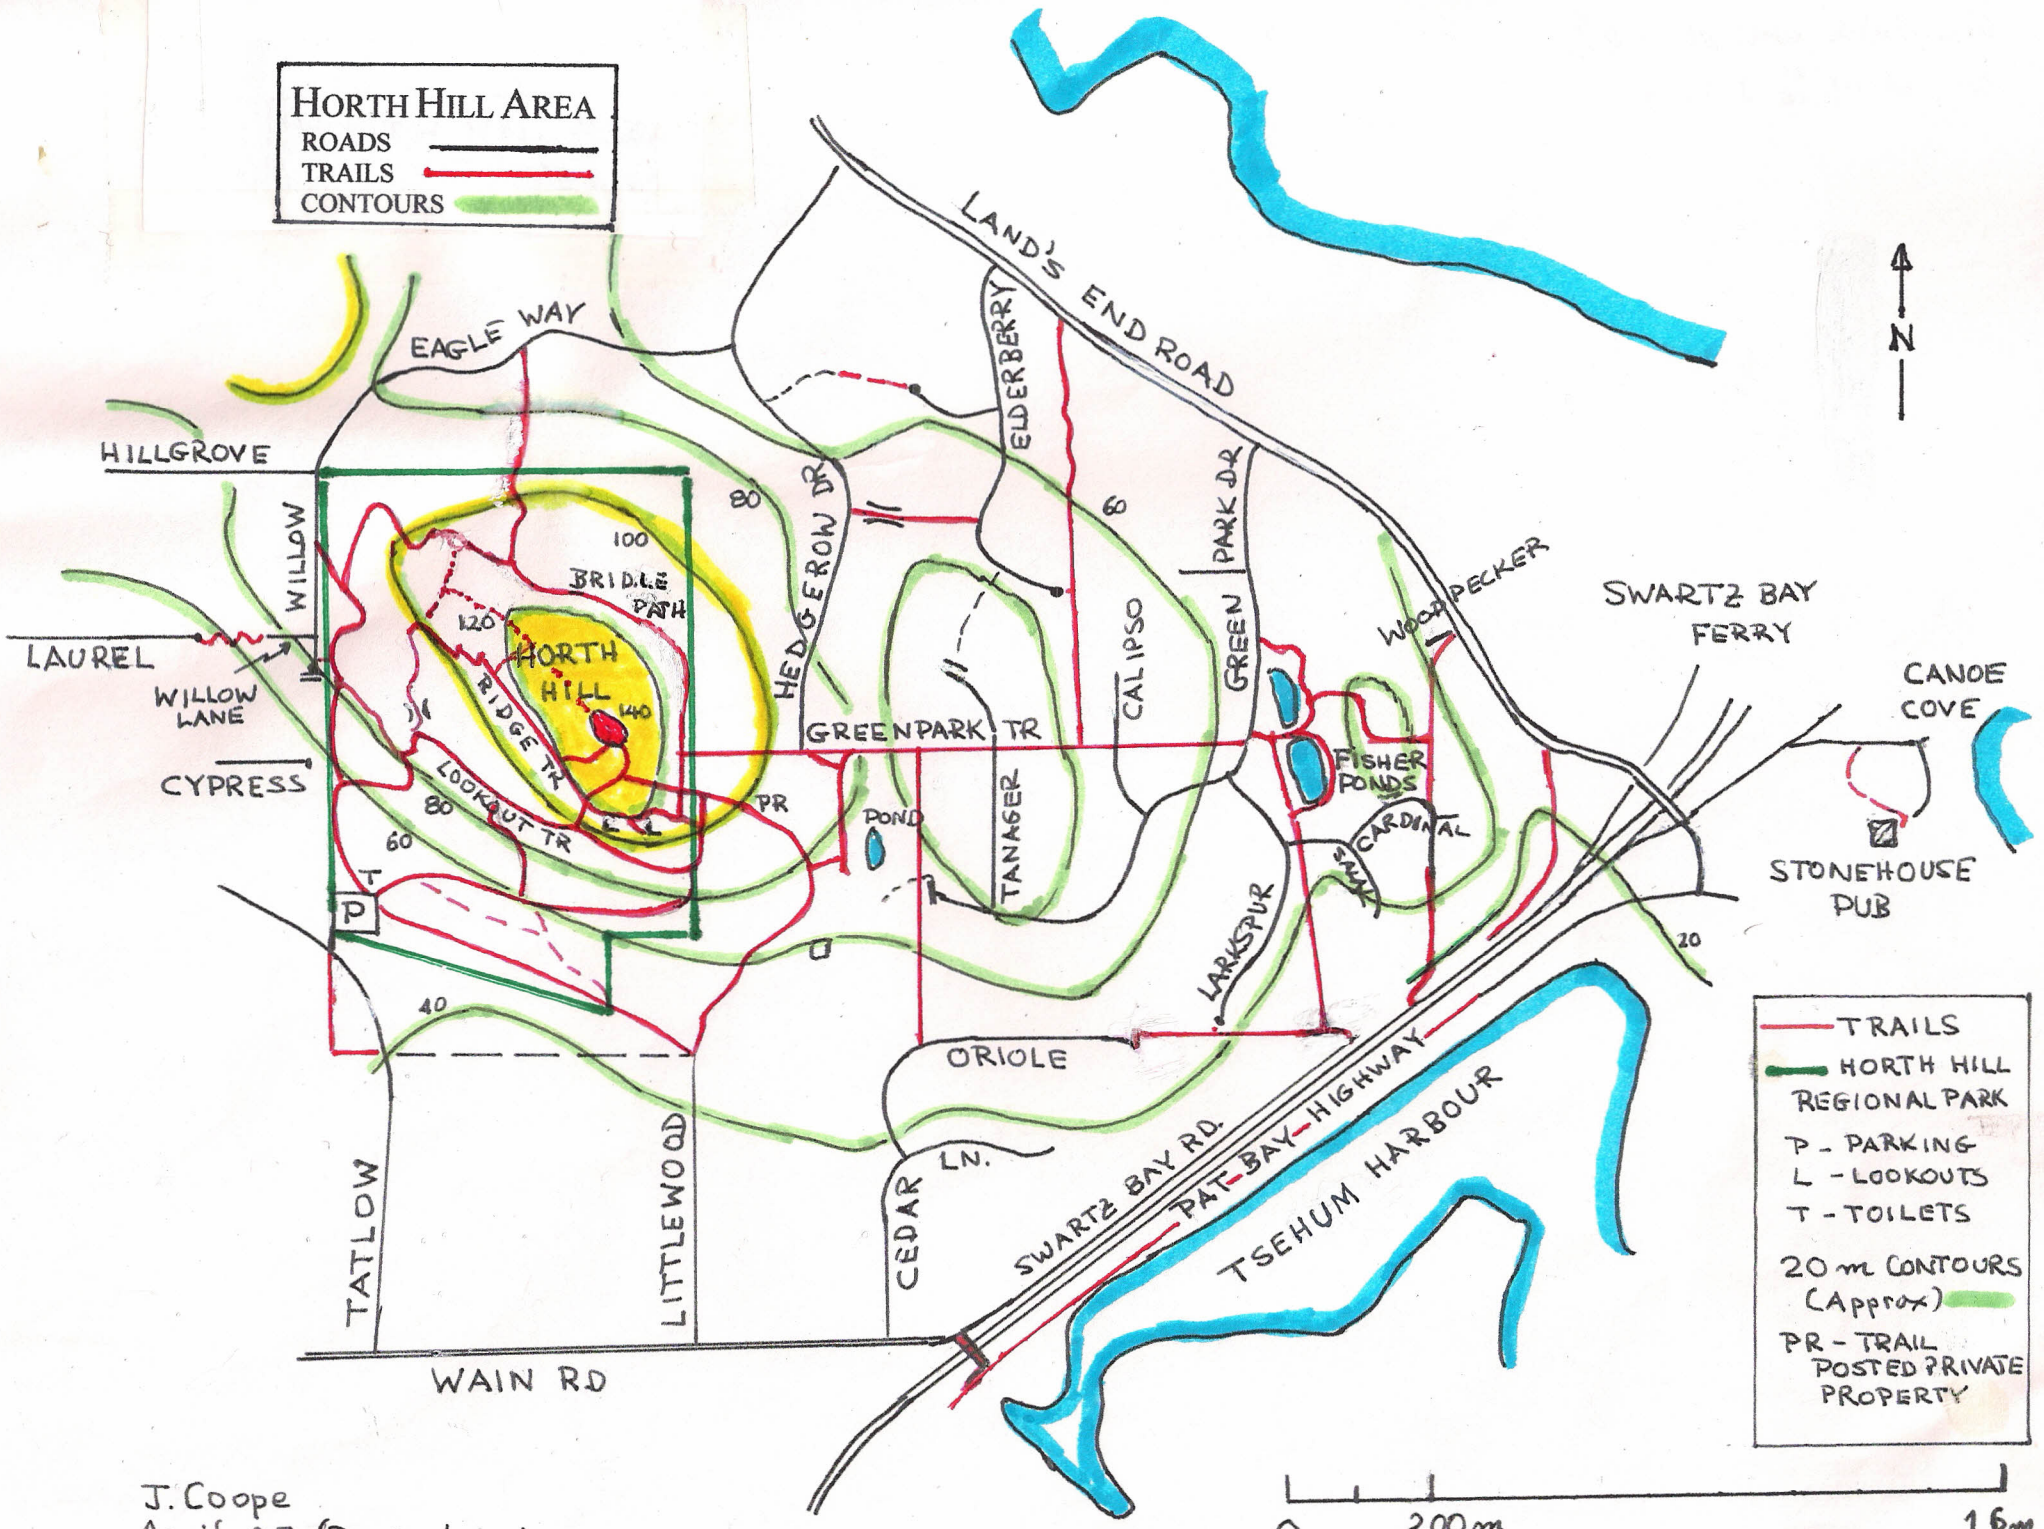

**HORTH HILL AREA**  
 ROADS ———  
 TRAILS ———  
 CONTOURS ———

— TRAILS  
 — HORTH HILL REGIONAL PARK  
 P - PARKING  
 L - LOOKOUTS  
 T - TOILETS  
 20 m CONTOURS (Approx)  
 PR - TRAIL POSTED PRIVATE PROPERTY